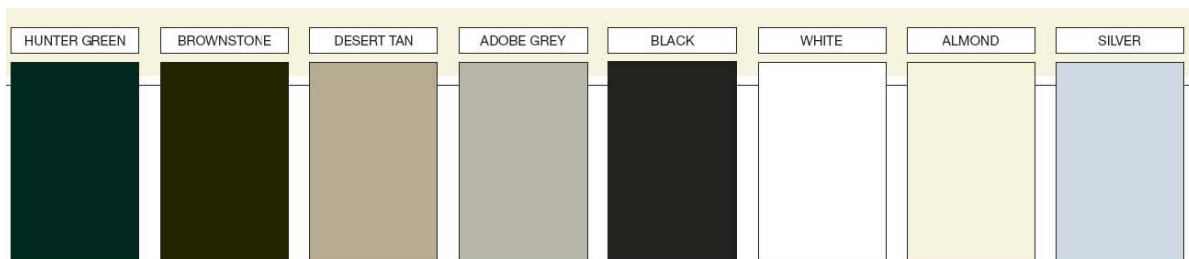

COLORS TO MATCH